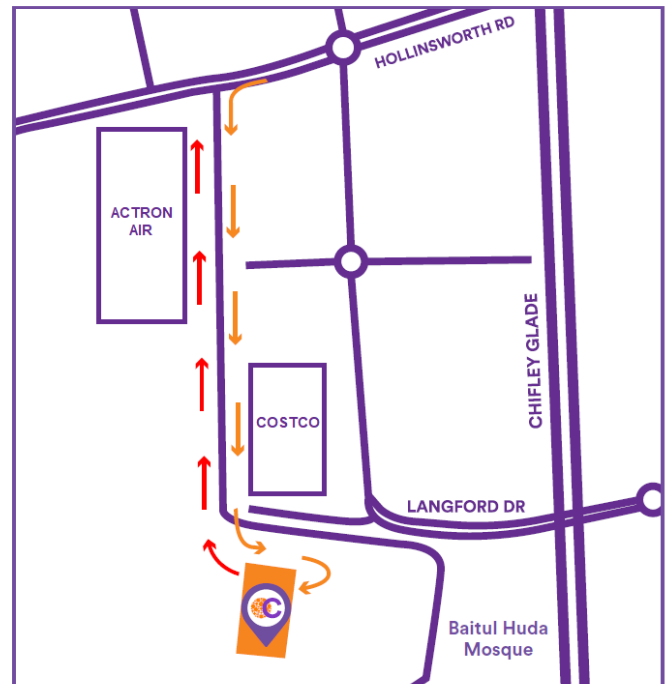

### Location

45 Hollinsworth Road  
MARSDEN PARK NSW 2756  
(Behind Baitul Huda Mosque)

### Steps on Arrival

1. Follow directional signage and instructions of staff to designated collection area
2. Remain in vehicle with Medicare card ready